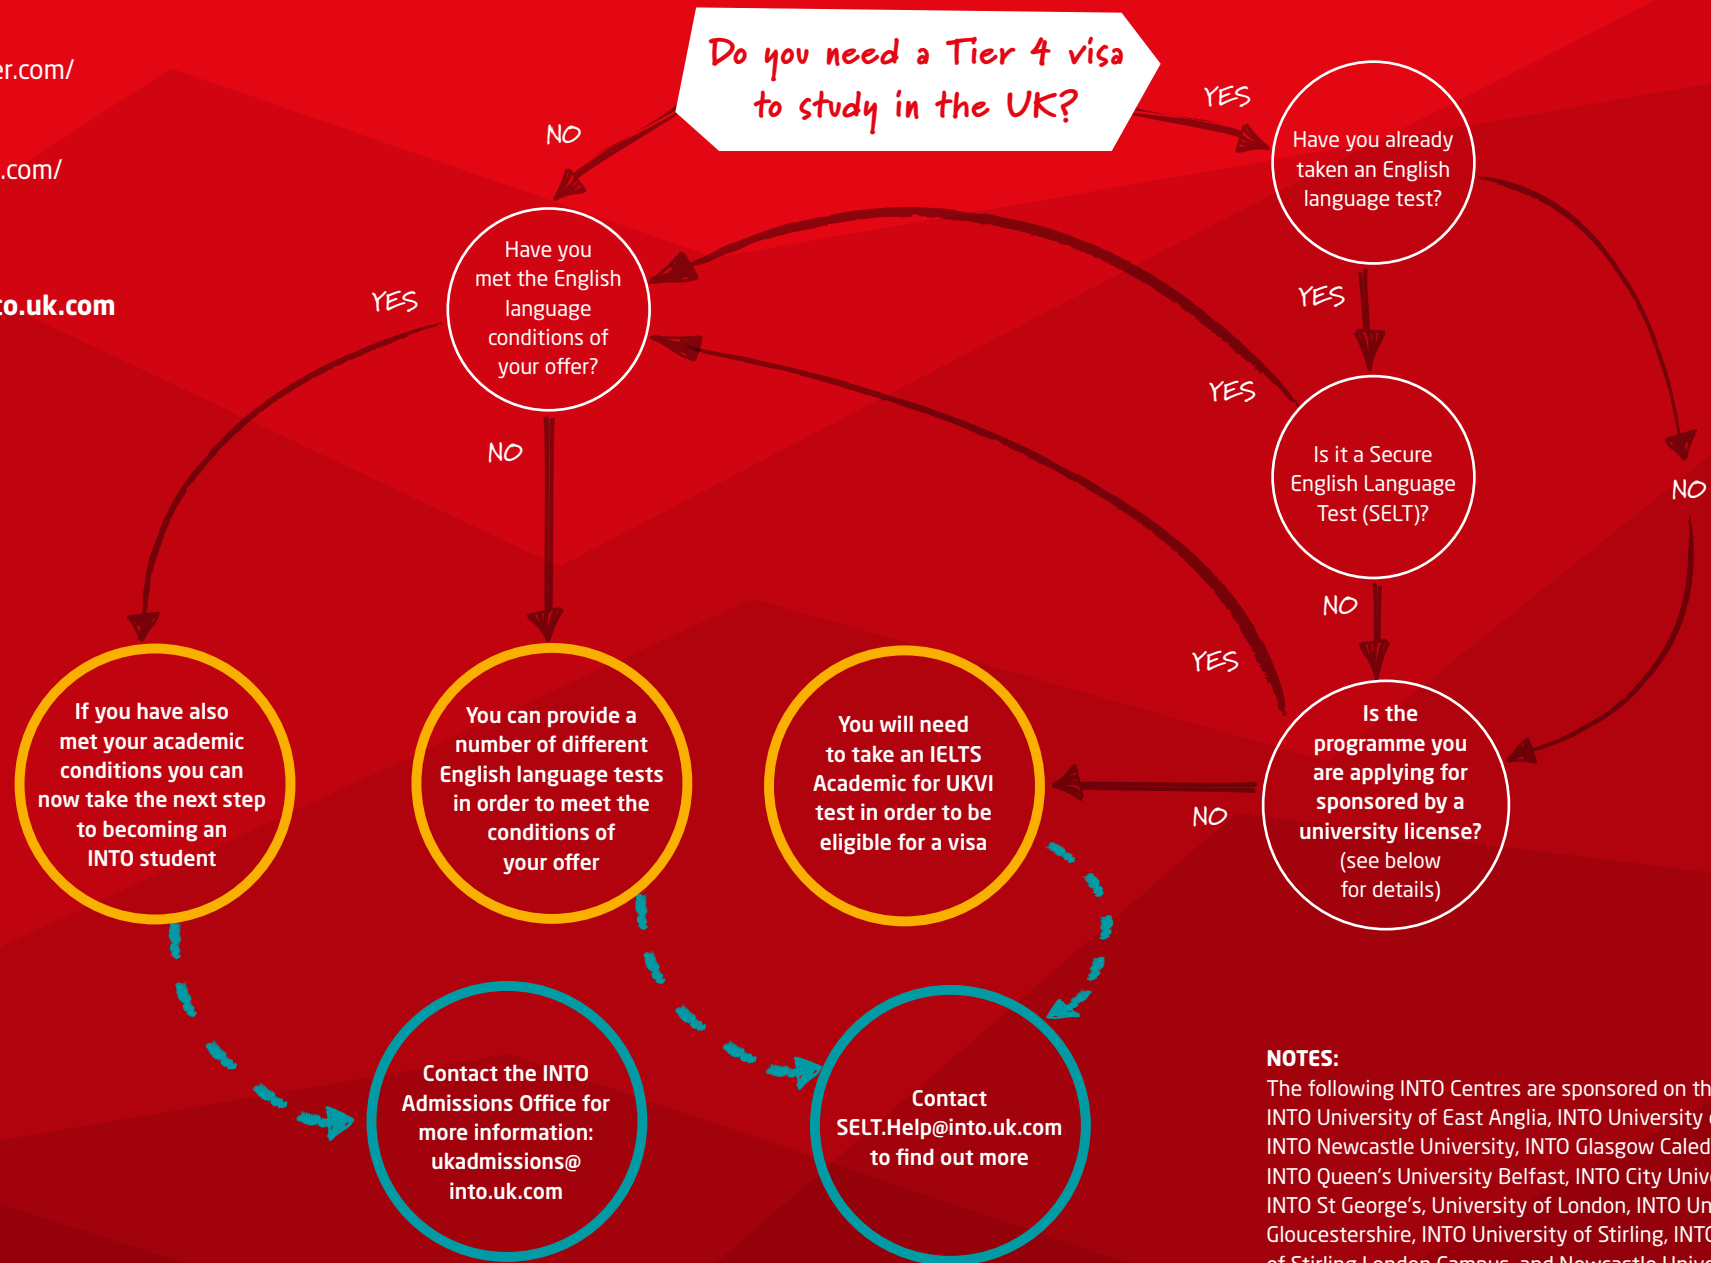

Do I need a SELT?

INTO decision tree for Graduate Diploma applicants

If you are unsure how to answer any of these questions contact: SELT.Help@into.uk.com

- www.intohigher.com/IELTS-UKVI
- www.facebook.com/intohigher
- Contact us on: SELT.Help@into.uk.com

NOTES:

The following INTO Centres are sponsored on the University license: INTO University of East Anglia, INTO University of Exeter, INTO Newcastle University, INTO Glasgow Caledonian University, INTO Queen's University Belfast, INTO City University London, INTO St George's, University of London, INTO University of Gloucestershire, INTO University of Stirling, INTO University of Stirling London Campus, and Newcastle University London.

Students who are from an exempt area (and holders of a degree from an English speaking country), or if they are nationals from an English speaking country do not require a SELT to apply for their Tier 4 visa (for a Graduate Diploma or degree programme at the Centres listed above).